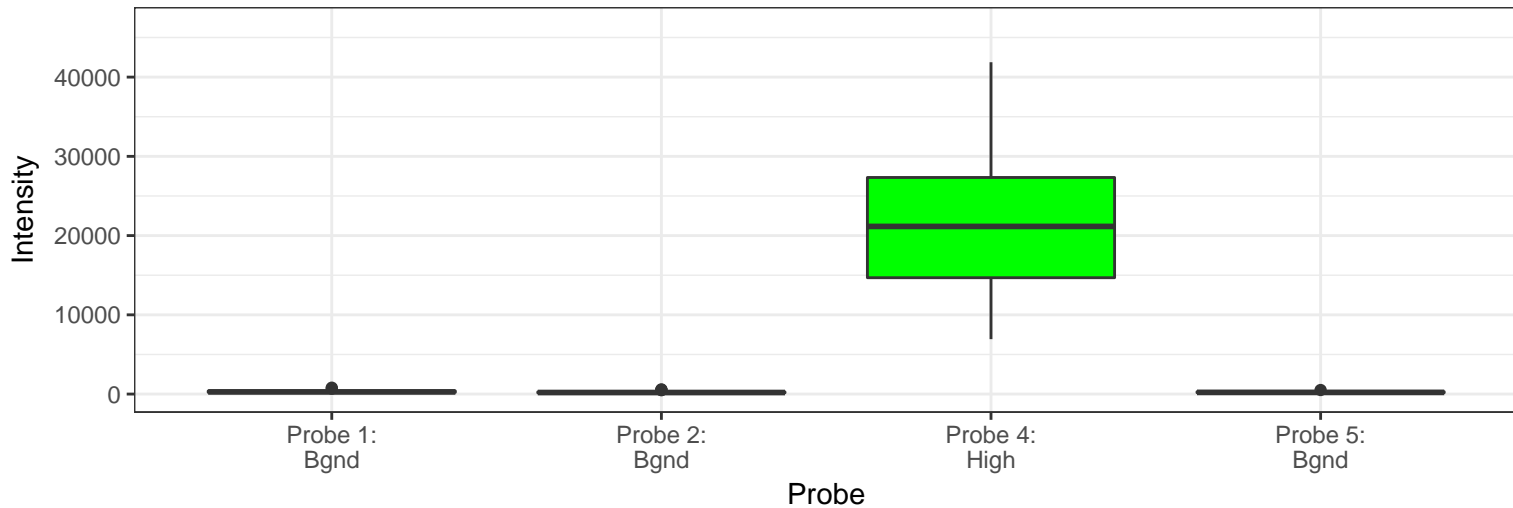

STAINING: green channel

STAINING: red channel