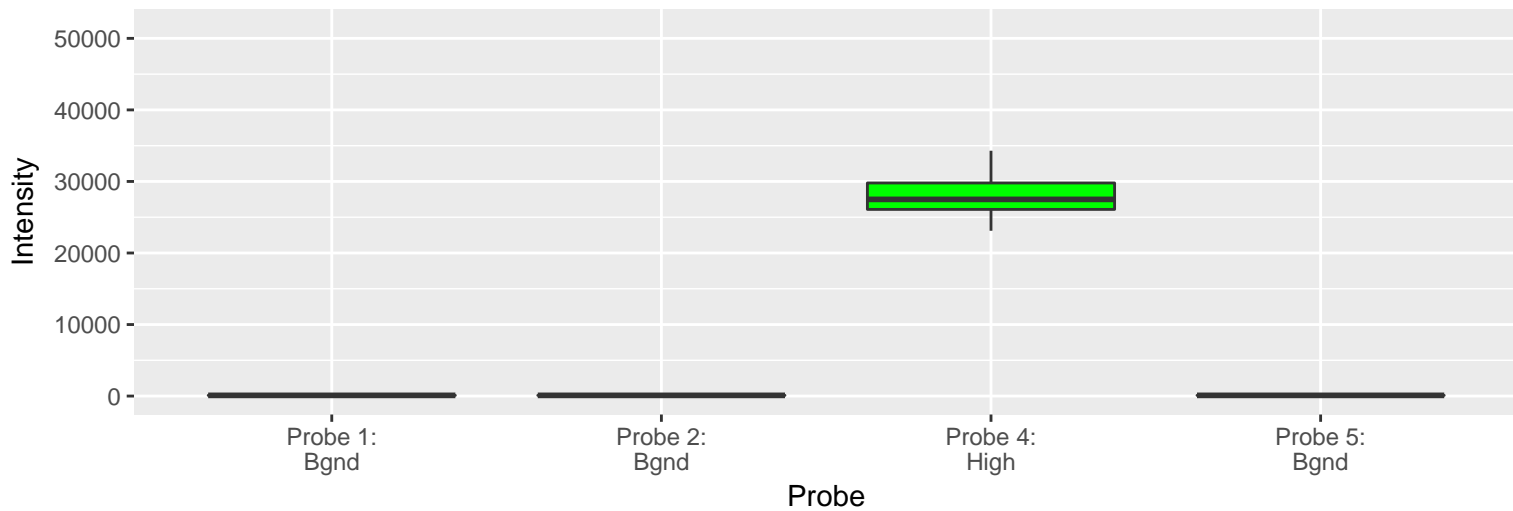

STAINING: green channel

STAINING: red channel